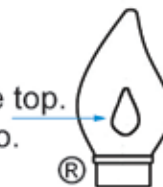

BUYER BEWARE!
Don't get caught with an inferior candle. Make sure you buy the original **Candlelite brand.**

Candlelite Testimonials

If you would like to read what our customers have to say about Candlelite candles you can view their testimonials on our candlelite website: www.candlelite.com.au and click on testimonials.

Make sure your candlelight service is a stress free event and invest in a product that delivers.

*Product Safety Message

All Candlelite candles have passed the EN71 toy standard, but they are not recommended for children under 3 years of age.

We recommend adult supervision for children under 5 years of age as our candles have a special replaceable battery compartment which contain small parts. Therefore we recommend that batteries only be replaced by an adult or under strict adult supervision.